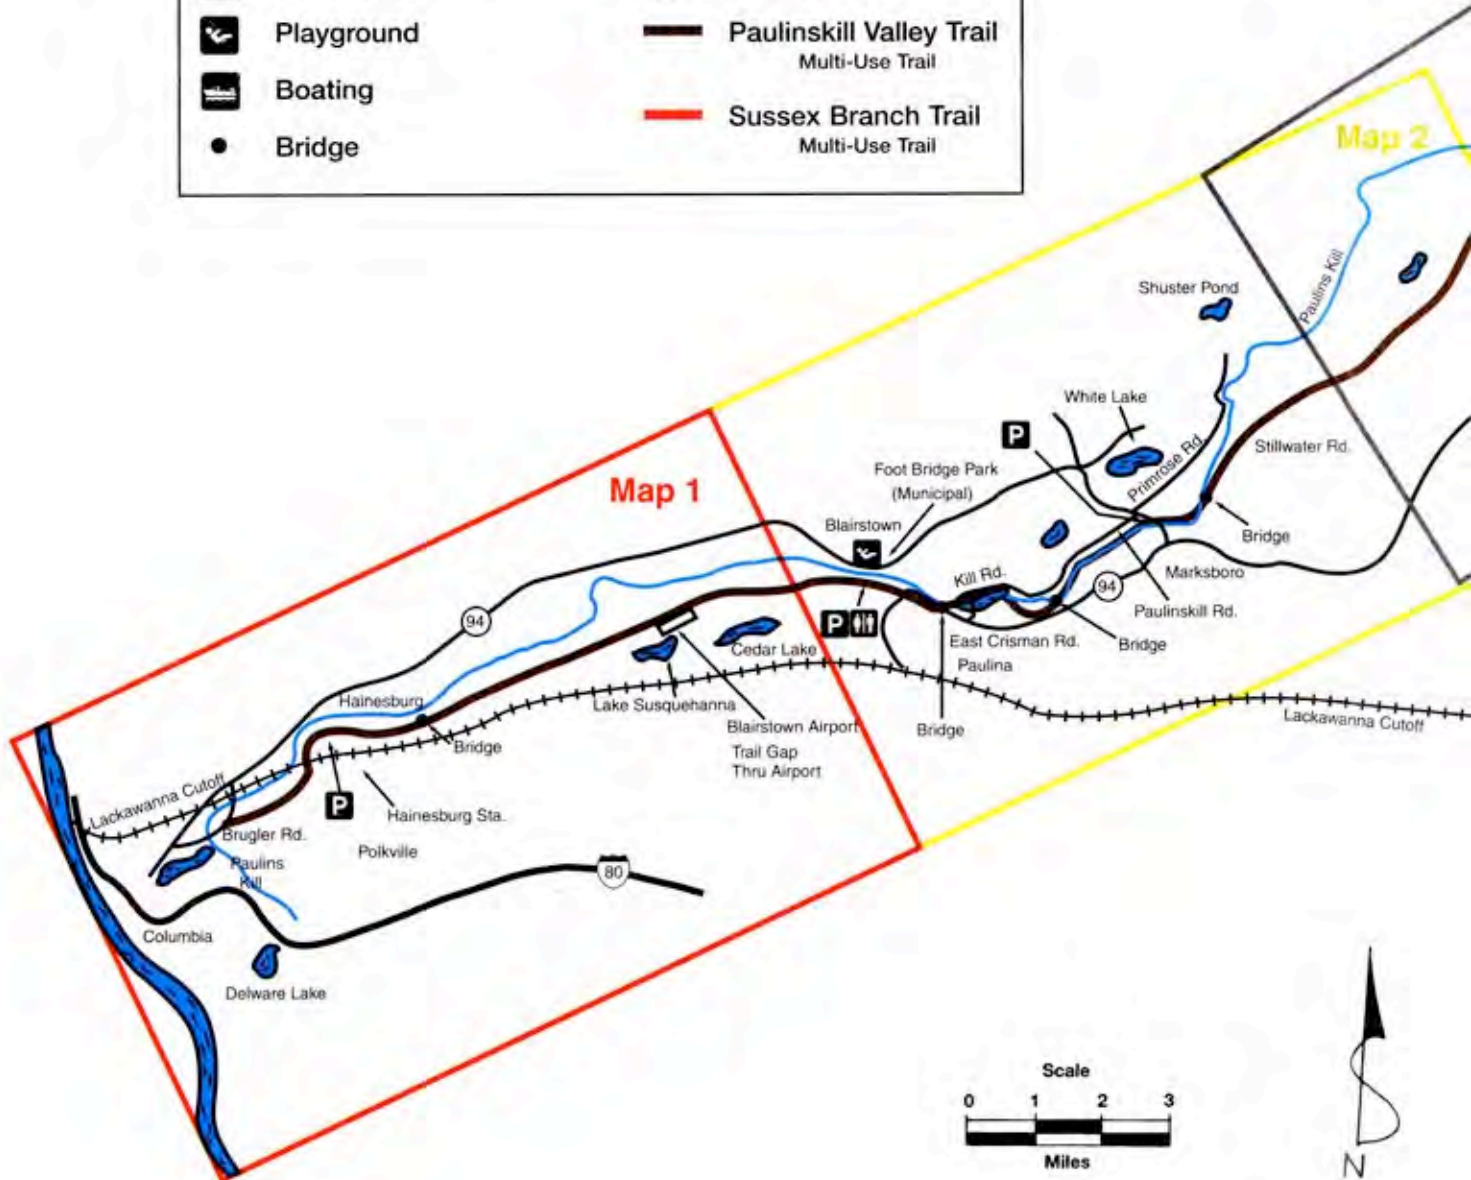

# PAULINSKILL VALLEY TRAIL SUSSEX BRANCH TRAIL

LEGEND			
	Park Office		Parking
	Boat Launch		Restrooms
	Playground		Paulinskill Valley Trail Multi-Use Trail
	Boating		Sussex Branch Trail Multi-Use Trail
	Bridge		

# PAULINSKILL VALLEY TRAIL

GO TO BOTTOM OF MAP 2

GO TO BOTTOM OF MAP 3

Map 1

Map 2

FROM TOP OF MAP 1

GO TO BOTTOM OF MAP 4

Map 3

FROM TOP OF MAP 2

Map 4

FROM TOP OF MAP 3

Map 8

FROM TOP OF MAP 6

FROM TOP OF MAP 7